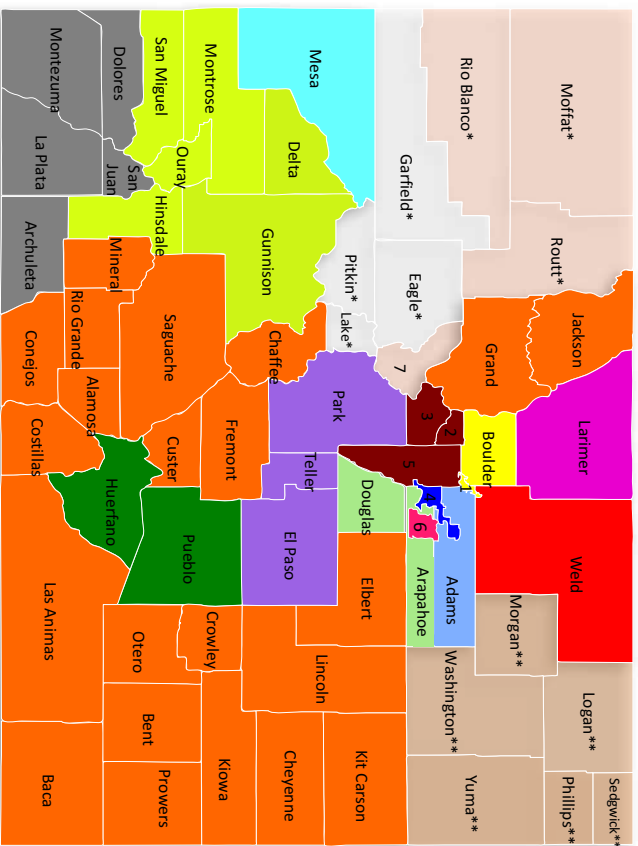

Colorado Chapters of The Arc

The Arc of Adams County
Adams County
(Except Aurora)

Advocacy Denver
Denver County

The Arc of Arapahoe & Douglas
Arapahoe & Douglas County
(Except Aurora)

The Arc of Aurora
City of Aurora

The Arc of the Central
Garfield, Pitkin, Lake and Eagle

The Association for Community Living - ACL
Boulder & Broomfield Counties

The Arc- Jefferson, Clear Creek & Gilpin Counties
Jefferson,
Clear Creek and Gilpin Counties

The Arc of Larimer County
Larimer County

The Arc of the Pikes Peak Region
El Paso, Park, and Teller Counties

The Arc of Southwest Colorado
La Plata, Montezuma, Archuleta, Dolores, and San Juan Counties

The Arc of Colorado
Alamosa, Baca, Bent, Chaffee, Cheyenne, Conejos, Costilla, Crowley, Custer, Elbert, Fremont, Grand, Jackson, Kiowa, Kit Carson, Lincoln, Logan **, Mineral, Morgan **, Otero, Phillips **, Prowers, Rio Blanco *, Rio Grande, Rout **, Saguche, Sedwick **, Washington **, and Yuma ** Counties.

The Arc of Weld
Weld County **

The Arc of Mesa
Mesa County *

The Arc of West Central Colorado
Delta, Montrose, Gunnison, Hinsdale,
San Miguel and Ouray Counties

1. Broomfield
2. Gilpin
3. Clear Creek
4. Denver
5. Jefferson
6. Aurora
7. Summit